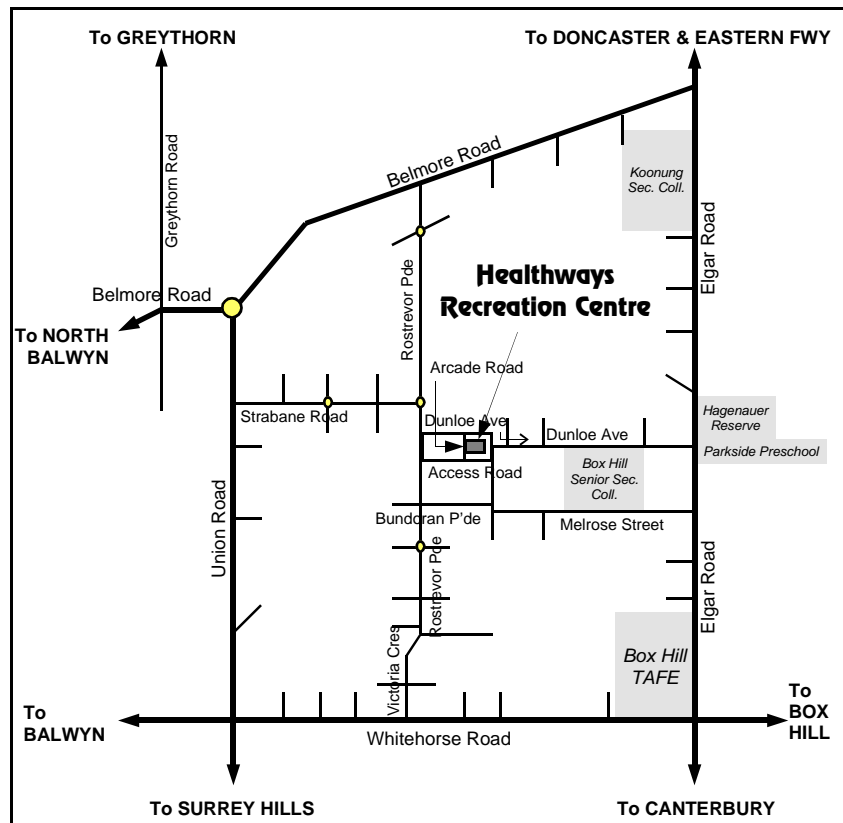

# How to get to Healthways...

## Travelling to us by Road:

The nearest four main roads are **Whitehorse, Union, Belmore** and **Elgar**.  
The Melways reference is 46 K7. Our 40 space carpark on Arcade Rd is accessible from the lane running between Dunloe Ave and Access Rd. There is also unrestricted angle parking available on Dunloe Ave. See map below...

## Travelling to us by Public Transport:

**Bus:** Route **612** goes down Elgar Rd & Union Rd and stops on Bundoran Pde.  
Routes **201, 202** and **302** go down Belmore Rd.  
Routes **284** and **315** go down Union Rd.  
Route **289** goes down Elgar Rd.

**Train:** Nearest stations are **Mont Albert, Box Hill** and **Surrey Hills**.

**Tram:** Route **109** travels along Whitehorse Road.

**Healthways Recreation Centre** ♦Gym ♦Tenpin ♦Squash ♦Swim

3-11 Arcade Road Mall, Mont Albert North 3129, Phone 9890 0507